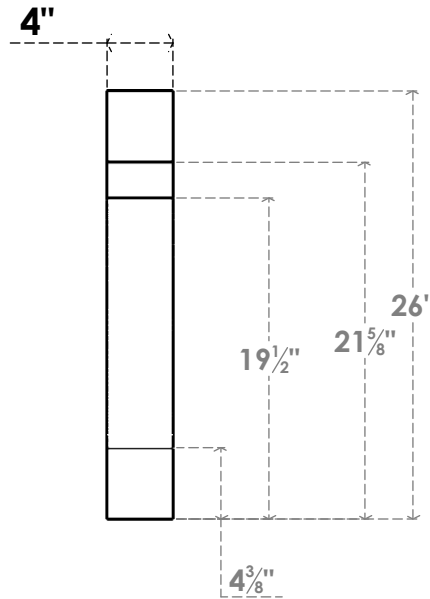

ITEM NUMBER: BRCPC040X26000X26000MRC

4"W X 26"D X 26"H MERCED ARCHITECTURAL GRADE PVC CLOSED KNEE BRACE

SIDE PROFILE

FRONT PROFILE

ISOMETRIC

EKENA MILLWORK
2300 WEST MAIN ST.
CLARKSVILLE, TX 75426
TOLL FREE: 866-607-0453
WWW.EKENAMILLWORK.COM

NOTES

1. INSTALLATION TO BE COMPLETED IN ACCORDANCE WITH MANUFACTURER'S SPECIFICATIONS.
2. DRAWING MAY NOT BE TO SCALE
3. THIS DRAWING IS INTENDED FOR DESIGN AND PLANNING PURPOSES ONLY.
4. ALL INFORMATION CONTAINED HEREIN WAS CURRENT AT THE TIME OF DEVELOPMENT BUT MUST BE REVIEWED AND APPROVED BY THE PRODUCT MANUFACTURER TO BE CONSIDERED ACCURATE.
5. ARCHITECTURAL GRADE PVC PRODUCTS ARE MADE FROM EXPANDED CELLULAR PVC AND COME NATURALLY WHITE BUT MAY BE PAINTED