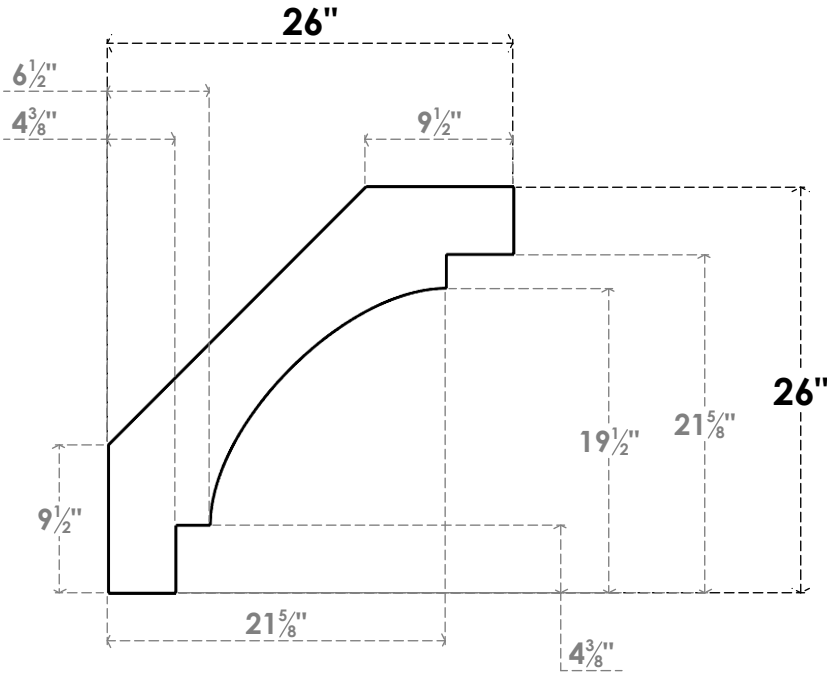

ITEM NUMBER: BRCPC040X26000X26000MRC

4"W X 26"D X 26"H MERCED ARCHITECTURAL GRADE PVC CLOSED KNEE BRACE

SIDE PROFILE

FRONT PROFILE

ISOMETRIC

EKENA MILLWORK
2300 WEST MAIN ST.
CLARKSVILLE, TX 75426
TOLL FREE: 866-607-0453
WWW.EKENAMILLWORK.COM